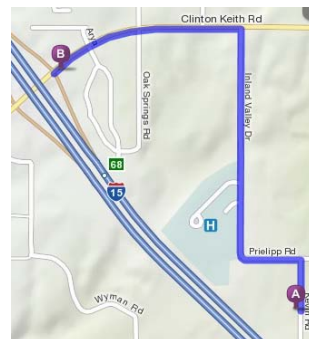

### Directions:

From I15  
East on Clinton Keith  
Right on Inland Valley  
Left on Prelipp  
Right on Kevin Rd.  
Suite 130 on Right

### Local amenities:

**1.2 miles-** Albertson's shopping center off of I15 and Clinton Keith (East) features: Starbucks, Subway, Arby's, McDonalds, Panda Express, Denny's, Los Jilbertos Taco Shop, and Ultimate Sports Pizza

**1.5 miles-** Stater Brother's shopping center off of I15 and Clinton Keith (West) features: Del Taco, Jack in the Box, Checkerboard Deli, Polleros Chicken and Sushi

**7.4 miles-** Quality Inn 31808 Casino Dr, Lake Elsinore (951) 674-9694